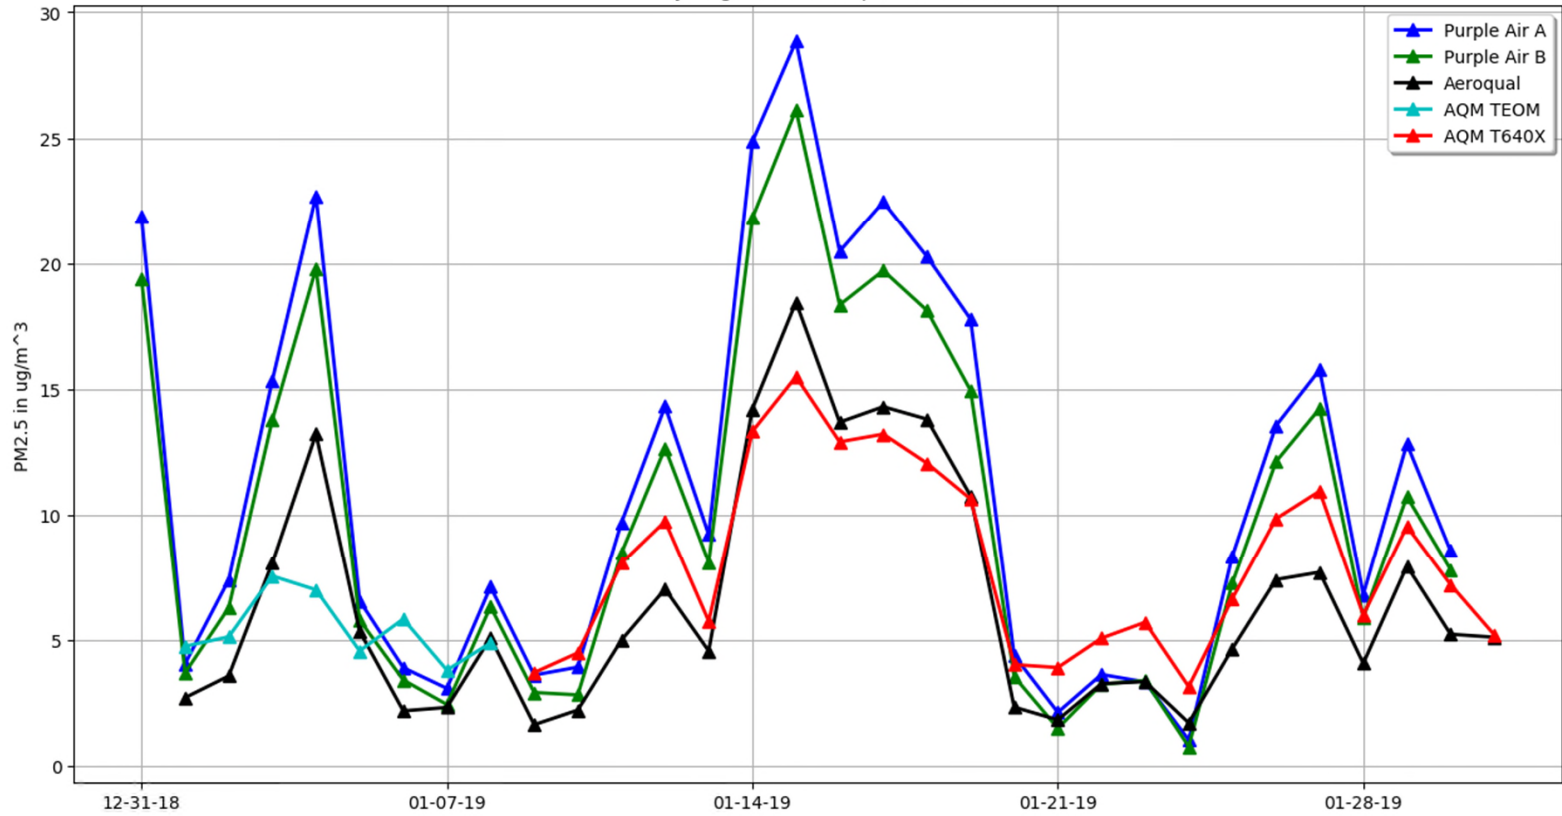

PM2.5 comparison MSIC

Hourly Avg PM2.5 comparison MSIC

Daily Avg. PM2.5 comparison MSIC

Purple Air vs T640X (hourly avg.)

Aeroqual vs T640X (hourly avg.)