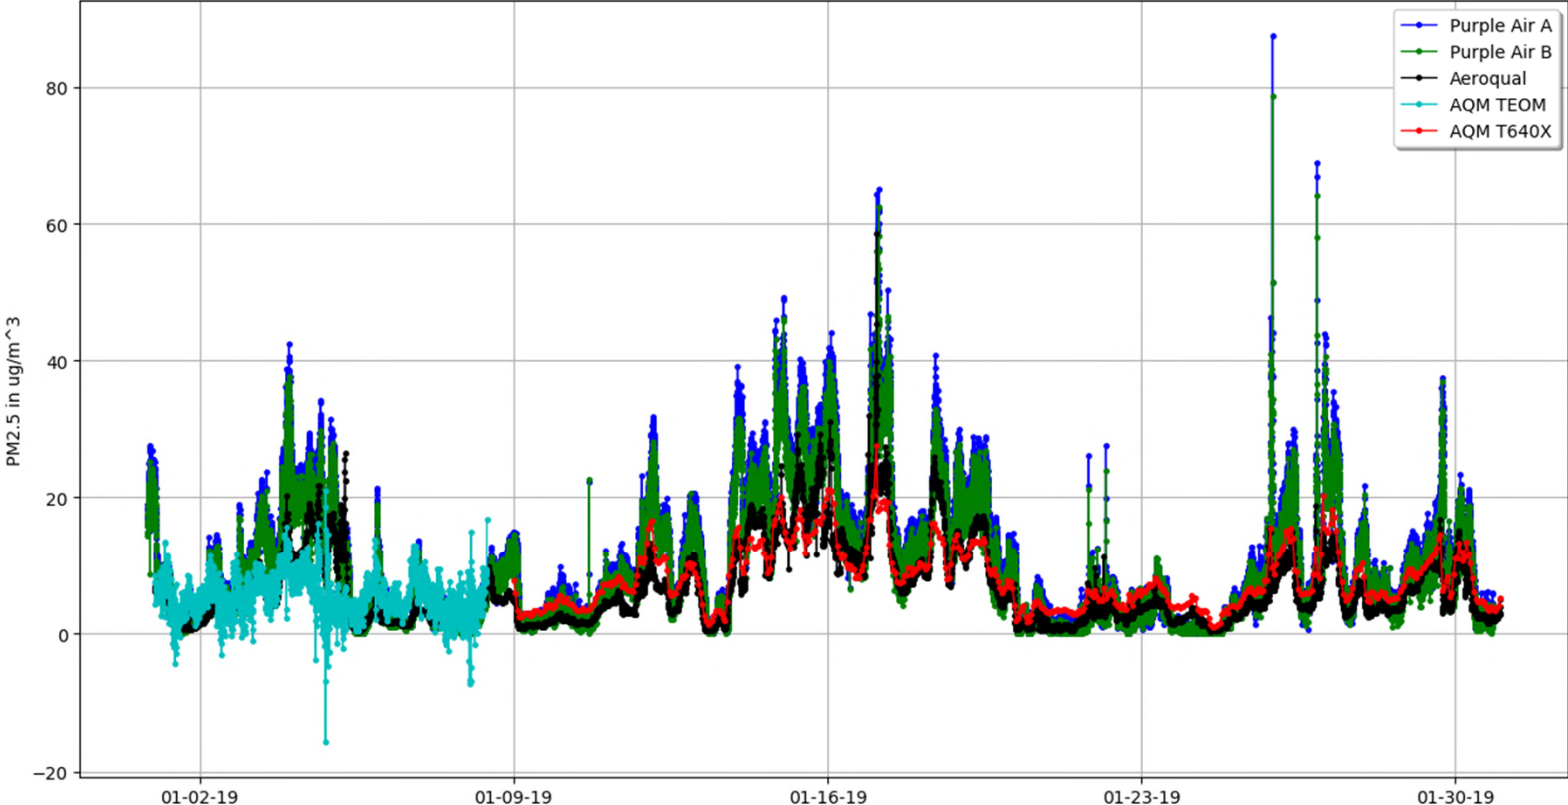

PM2.5 comparison MSIC

Hourly Avg PM2.5 comparison MSIC

Daily Avg. PM2.5 comparison MSIC

Purple Air vs T640X (hourly avg.)

Aeroqual vs T640X (hourly avg.)