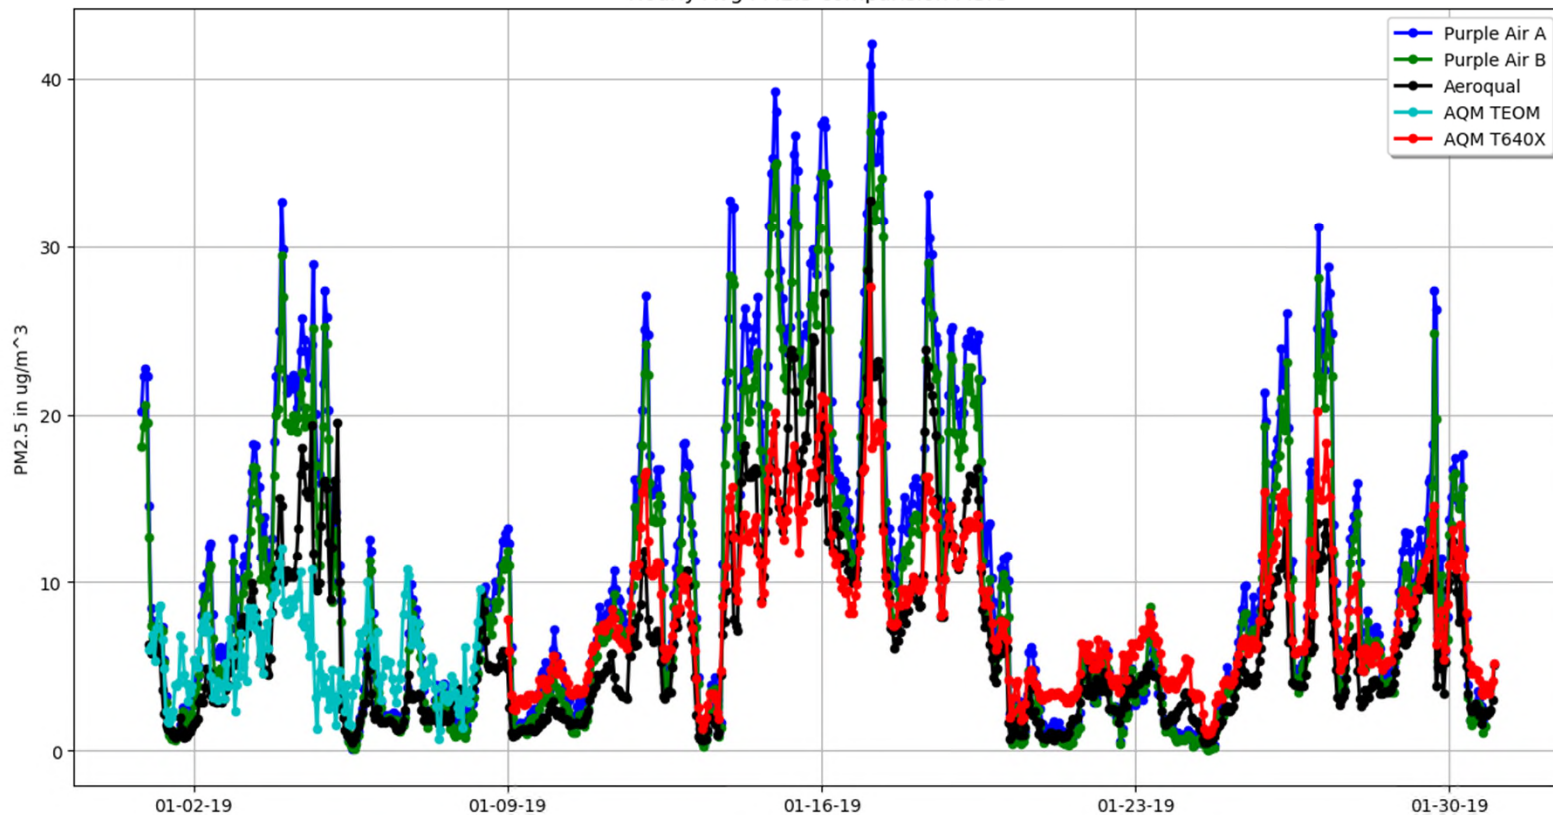

PM2.5 comparison MSIC

Hourly Avg PM2.5 comparison MSIC

Daily Avg. PM2.5 comparison MSIC

Purple Air vs T640X (hourly avg.)

Aeroqual vs T640X (hourly avg.)