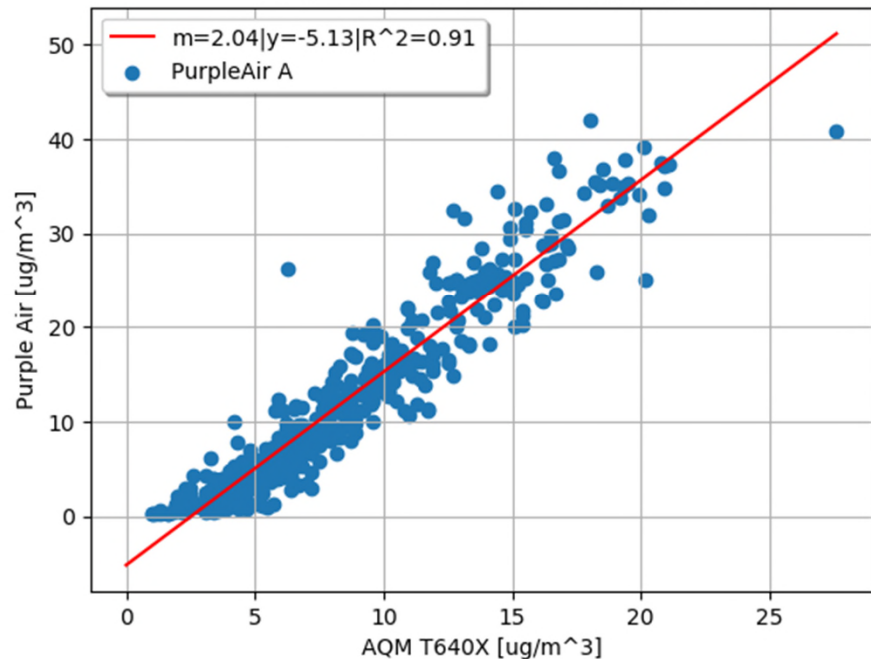

PM2.5 comparison MSIC

Hourly Avg PM2.5 comparison MSIC

Daily Avg. PM2.5 comparison MSIC

Purple Air vs T640X (hourly avg.)

Aeroqual vs T640X (hourly avg.)